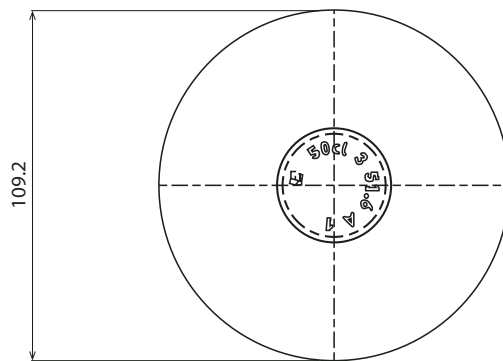

18

24

HS FRENCH FLINT

THE GLASS CONTAINER SPECIALISTS

500ML ROUND ALFA PALLA GLASS BOTTLE

Product code	FF5046
Finish	Versatore P 02
Capacity	500ml
Brim-full capacity	516ml