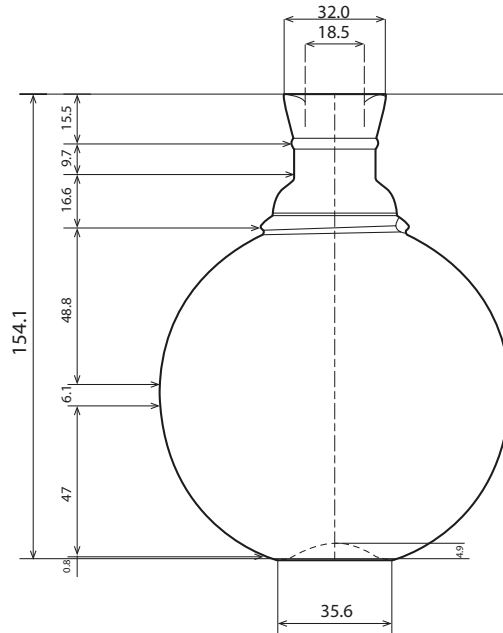

18

24

HS FRENCH FLINT

THE GLASS CONTAINER SPECIALISTS

500ML ROUND ALFA PALLA GLASS BOTTLE

Product code	FF5046
Finish	Versatore P 02
Capacity	500ml
Brim-full capacity	516ml